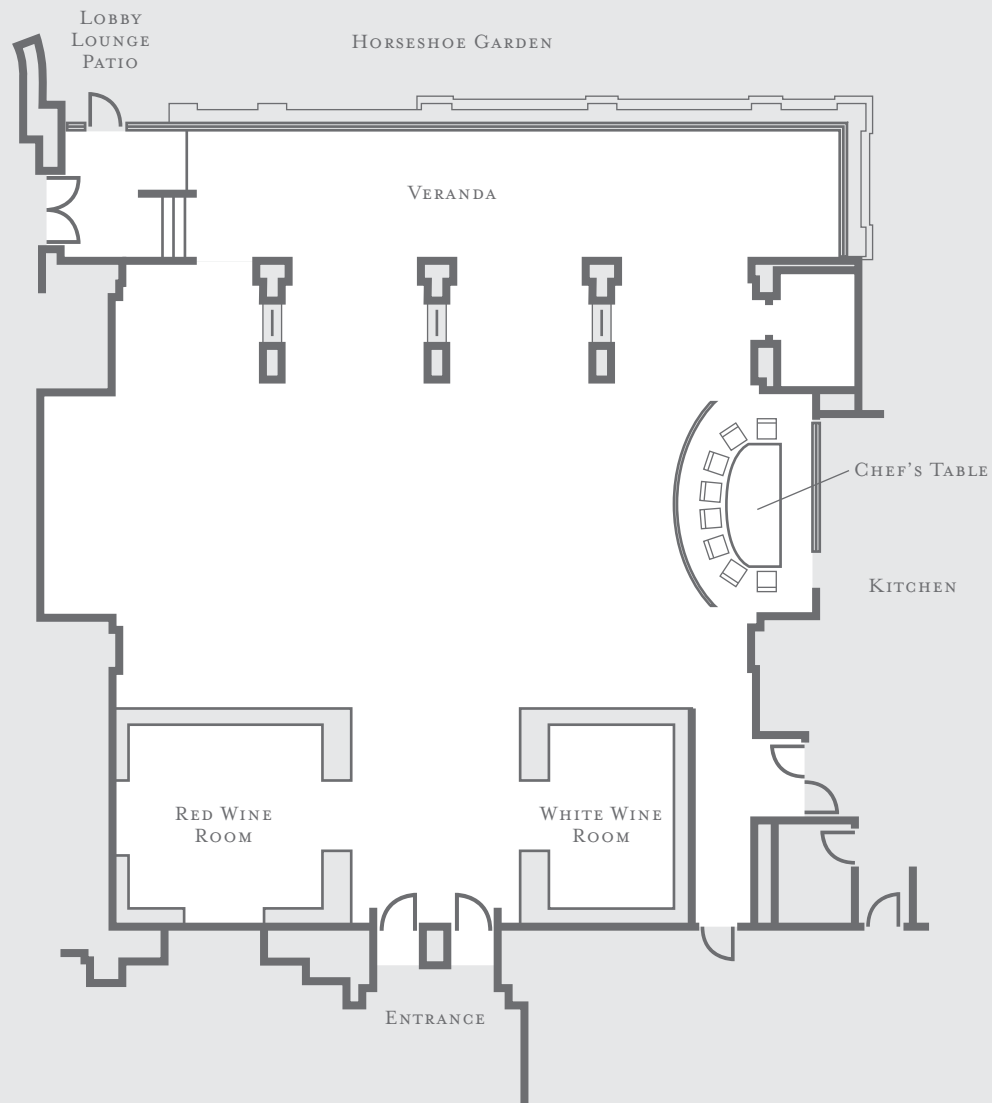

the
royce

WOOD-FIRED
STEAK
HOUSE

THE LANGHAM
HUNTINGTON
PASADENA, LOS ANGELES

THE ROYCE | WOOD-FIRED STEAKHOUSE
FLOORPLAN